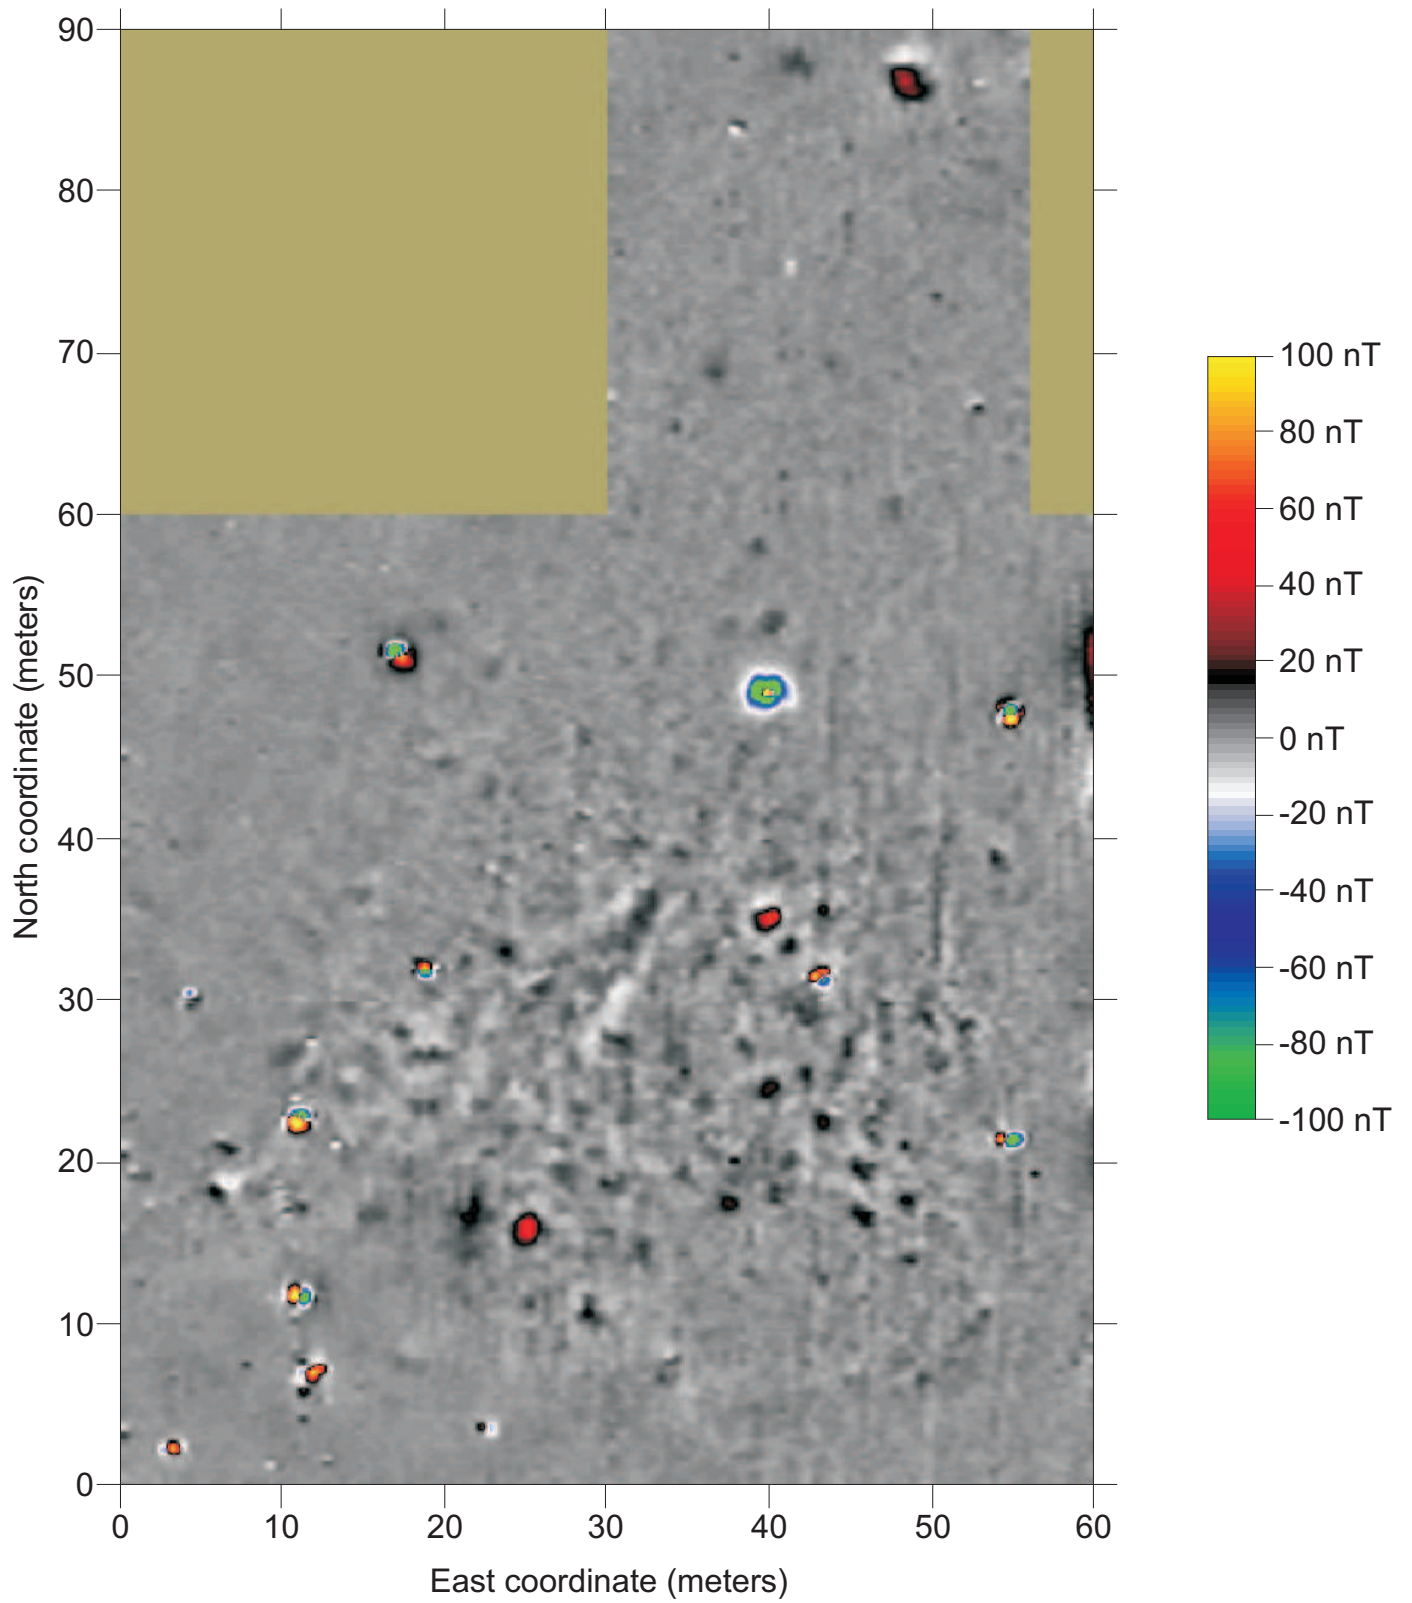

# Eastep Site magnetic survey

### Eastep Site combined magnetic and resistance survey interpretations

*Yellow - magnetic interpretations*  
*Blue - resistance interpretations*