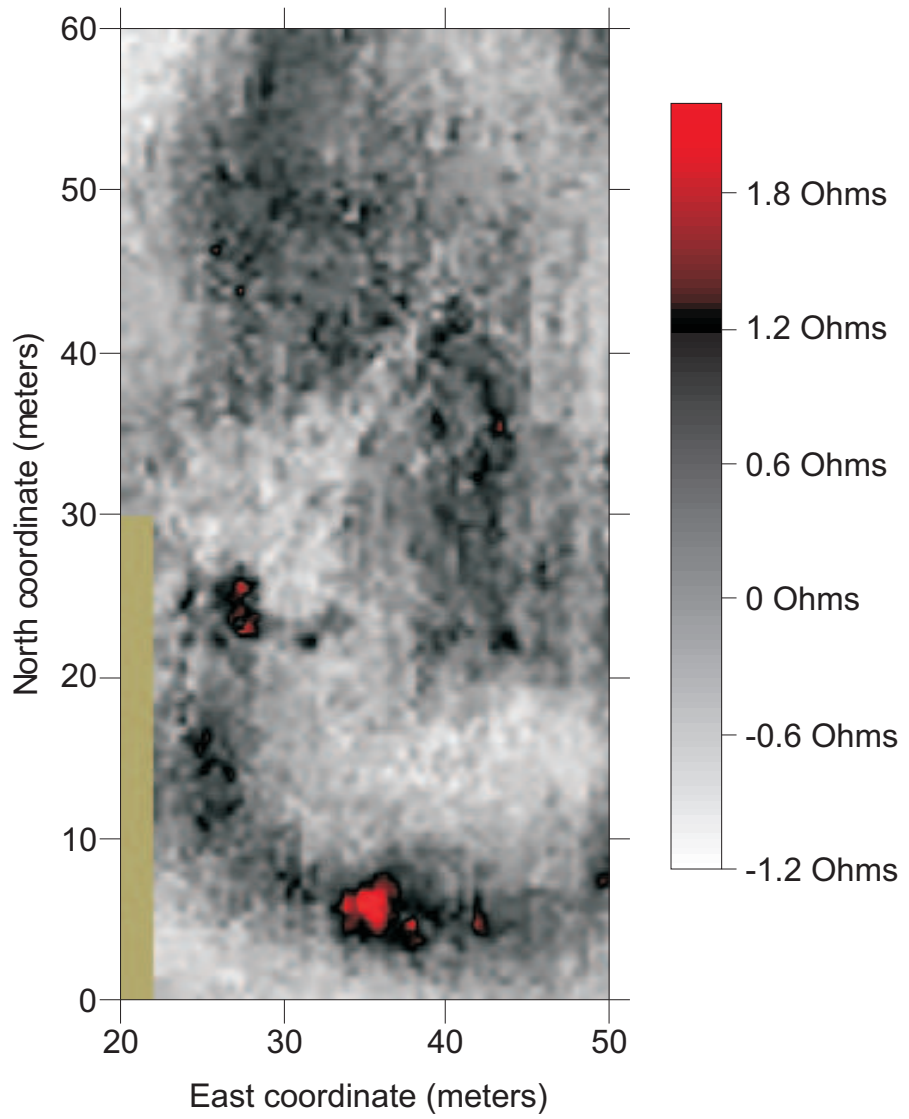

Eastep Site resistance survey